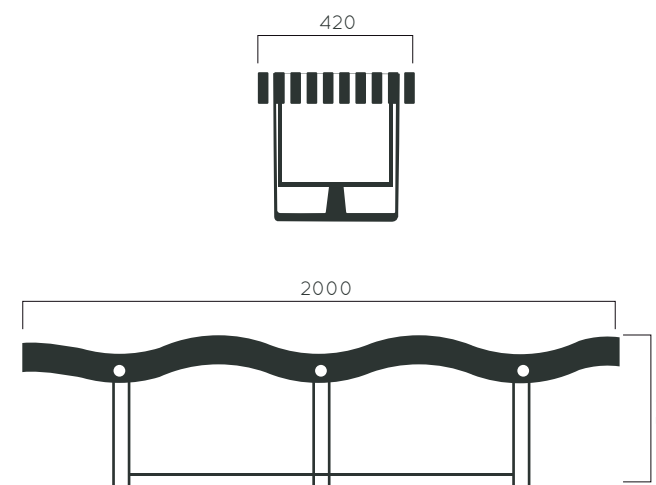

DIMENSIONS: L2000XW420XH510 mm

WAVE BENCH

Material: Impregnated wood coated with Water-based paint certified by the (En 71- 3 safety for toys).

Fixing: Hot-dip galvanized & powder-coated metal

- ▷ Resistance
- ▷ Stabilized dimensions

Translucent wood finish

- ▷ Transparency
- ▷ Protection

Autoclave treated wood

- ▷ Strength
- ▷ Long serving
- ▷ Resistant to severe weather conditions

Packing size: 2010 x 430 x 520 mm

Colours | textures: