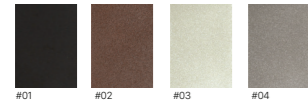

TRAPEZE

URBAN | PLANTER

MATERIAL

hot-dip galvanized & powder-coated metal

resistant to severe weather conditions

PACKING SIZE

COLOURS | TEXTURES

Metal