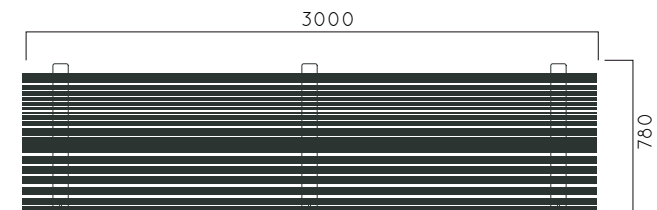

DIMENSIONS: L3000xW780xH420/840 mm

RIVA 300 BENCH

Material: Impregnated wood coated with Water-based paint certified by the (En 71- 3 safety for toys).

Fixing: Hot-dip galvanized & powder-coated metal

- ▷ Resistance
- ▷ Stabilized dimensions

Translucent wood finish

- ▷ Transparency
- ▷ Protection

Autoclave treated wood

- ▷ Strength
- ▷ Long serving
- ▷ Resistant to severe weather conditions

Packing size: 3010 x 790 x 421/850 mm

Colours | textures: