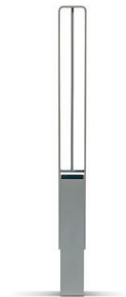

FIORE

Bollards can be used either to control traffic volume by limiting movements or to mark the boundaries of the area. "FIORE" will make you feel a touch of nature with its design. It was made so that you could plant a vine at its base and let it grow and flourish. We have different options for the materials that the customer might choose.

MATERIAL:
Hot-dip galvanized and powder-coated metal

UNCOT

Bollards can either be used to control traffic intake size by limiting movements or by marking the boundaries of the area. Our "UNCOT" offers you a more stable bollard, with its inverted U shape, that can be attached to the ground with two sets of bolts. We have different options for the materials that the customers might choose.

MATERIAL:
Hot-dip galvanized and powder-coated metal

COLOURS | TEXTURES:

TELESCOPIC

A TELESCOPIC BOLLARD is a short post that serves as a protective barrier within architectural boundaries. Telescopic Bollards can also be constructed to protect people and property.

MATERIAL:
Hot-dip galvanized and powder-coated metal

COLOURS | TEXTURES: