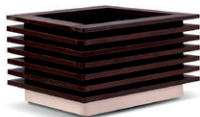

- Plaza 100 -

PLAZA

"PLAZA" is a contemporary-style large planter that will no doubt create a stunning focal point for your designs. The use of an impregnated wood and water-based paint coating, which is certified by the "EN 71-3 Safety for Toys" standard, increases the resistance of the product and guarantees our product's longevity in harsh outdoor weather conditions.