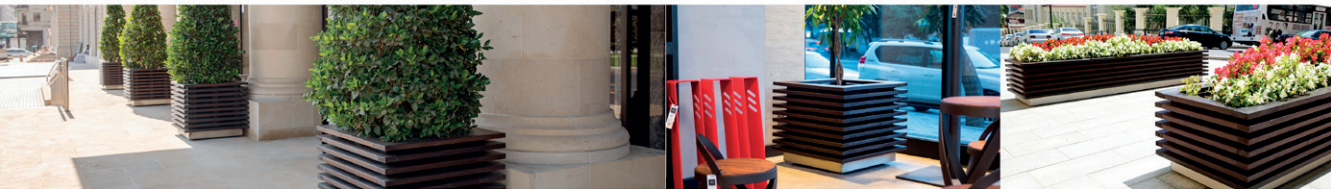

PLAZA

"PLAZA" is a contemporary-style large planter that will no doubt create a stunning focal point for your designs. The use of an impregnated wood and water-based paint coating, which is certified by the "EN 71-3 Safety for Toys" standard, increases the resistance of the product and guarantees our product's longevity in harsh outdoor weather conditions.