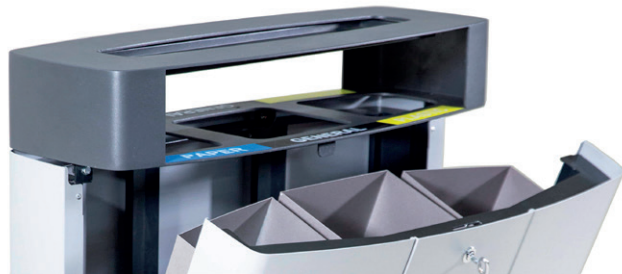

VERSATILE IMAGINATIONS

LITTER BINS

ECO GREY

with ashtray

"ECO" is our recycle bin that was designed to be durable, sleek, and made of metal material. It has three separate compartments for paper, plastic, and other items suitable for recycling.

MATERIAL:

Hot-dip galvanized and powder-coated metal

COLOURS | TEXTURES: