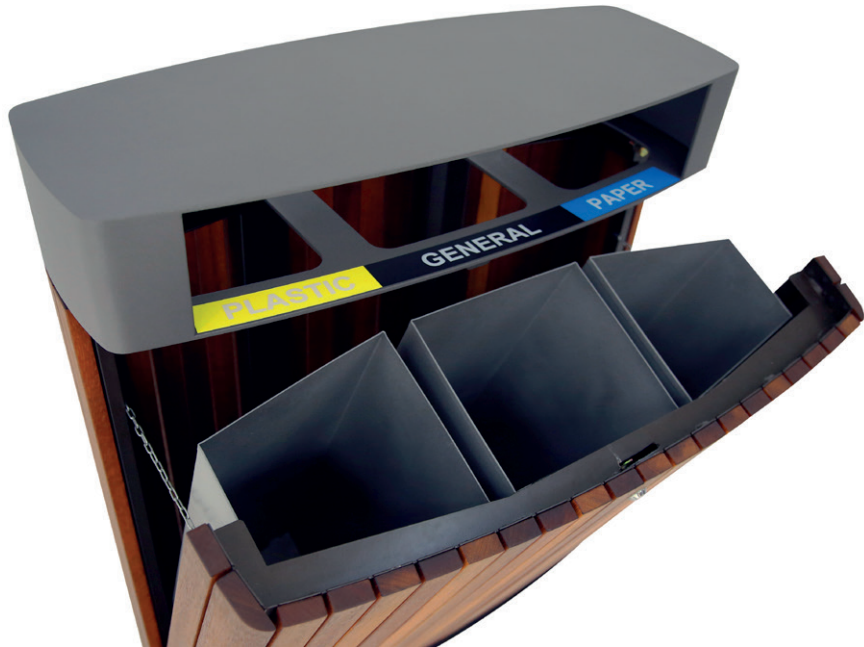

Teak

Warm Grey

ECO PINE WOOD

without ashtray

"ECO PINE WOOD" Without Ashtray is our recycle bin that was designed to be durable and sleek. It has three separate compartments for paper, plastic, and other items suitable for recycling.