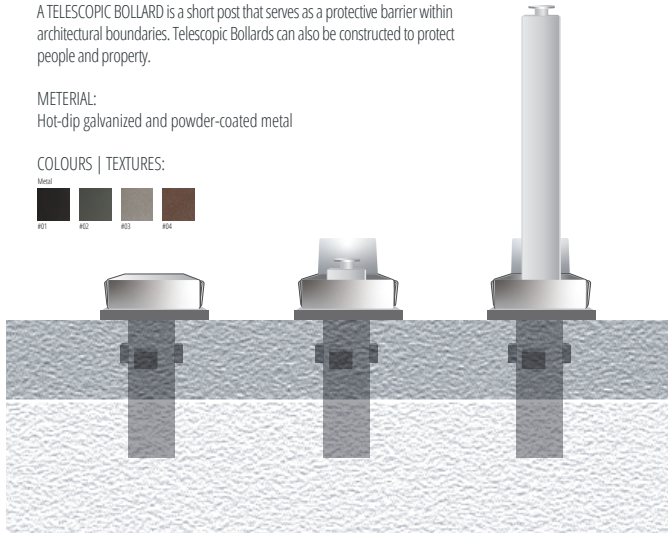

FIORE

Bollards can be used either to control traffic volume by limiting movements or to mark the boundaries of the area. "FIORE" will make you feel a touch of nature with its design. It was made so that you could plant a vine at its base and let it grow and flourish. We have different options for the materials that the customer might choose.

MATERIAL:
Hot-dip galvanized and powder-coated metal

UNCOT

Bollards can either be used to control traffic intake size by limiting movements or by marking the boundaries of the area. Our "UNCOT" offers you a more stable bollard, with its inverted U shape, that can be attached to the ground with two sets of bolts. We have different options for the materials that the customers might choose.

MATERIAL:
Hot-dip galvanized and powder-coated metal

COLOURS | TEXTURES:

TELESCOPIC

A TELESCOPIC BOLLARD is a short post that serves as a protective barrier within architectural boundaries. Telescopic Bollards can also be constructed to protect people and property.

MATERIAL:
Hot-dip galvanized and powder-coated metal

COLOURS | TEXTURES: