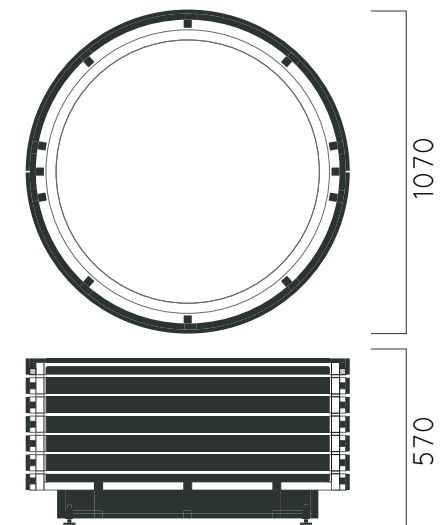

Dimensions: D1070xH570mm

YUMRU PLANTER

Material: Impregnated wood coated with Water-based paint certified by the (En 71- 3 safety for toys).

Fixing: Hot-dip galvanized & powder-coated metal

- ▷ Resistance
- ▷ Stabilized dimensions

Translucent wood finish

- ▷ Transparency
- ▷ Protection

Autoclave treated wood

- ▷ Strength
- ▷ Long serving
- ▷ Resistant to severe weather conditions

Packing size: 1080 x 580 mm

Colours | textures: