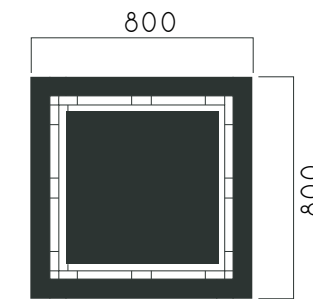

Dimensions: L800xW800xH700 mm

## PLAZA 100

Material: Impregnated wood coated with Water-based paint certified by the (En 71- 3 safety for toys).

Fixing: Hot-dip galvanized & powder-coated metal

- ▷ Resistance
- ▷ Stabilized dimensions

Translucent wood finish

- ▷ Transparency
- ▷ Protection

Autoclave treated wood

- ▷ Strength
- ▷ Long serving
- ▷ Resistant to severe weather conditions

Packing size: 810 x 810 x 710 mm

Colours | textures: