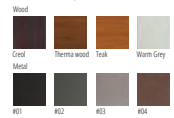

MATERIAL:
Impregnated wood coated with Water-based paint certified by the (En71-3 safety for toys).

FIXING:
Hot-dip galvanized and powder-coated metal

COLOURS | TEXTURES:

URBO METAL

Discover the unique and customizable URBO METAL litter bins by IDEA LLC. With a variety of designs to choose from, these bins are perfect for any location, from city centers to parks. Personalize your bin with a custom drawing, writing, or logo on the front made of wood or metal.