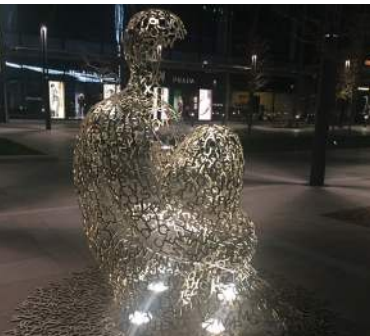

VERSATILE IMAGINATIONS

PARAMETRIC WALL DROP

"PARAMETRIC WALL DROP" is a visual embellishment for any interior, giving the effect of a ripple on water, as well as playing a functional role by dividing and creating zones in places. We used impregnated wood coated with water-based paint, which is certified by "EN 71-3 Safety for Toys" for this unusual wall.