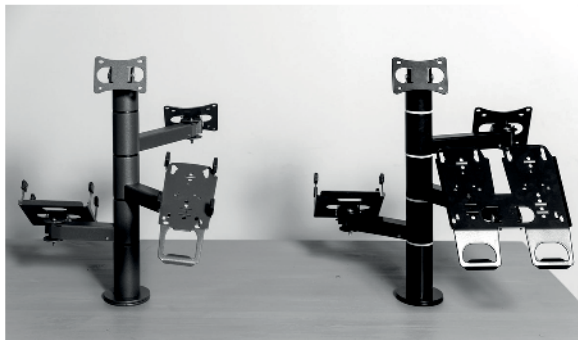

VERSATILE IMAGINATIONS

GREEN HOUSE PROJECT

VERSATILE IMAGINATIONS

BESPOKE

VERSATILE IMAGINATIONS

POS STAND

POS TERMINAL STAND FOR PAYMENT STATION

The POS terminal stand is great for making your credit or debit card transactions smoother and faster. It is made of durable metal to withstand heavy use, and it bolts securely to the counter to deter theft. The base, bolts securely to the countertop for a sturdy installation. As you can see, the handle for POS terminals is able to move with a convenient rotating function.