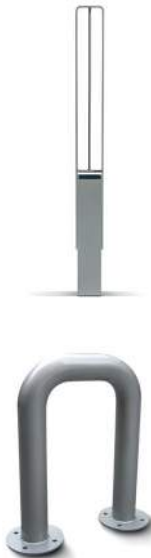

FIORE

Bollards can be used either to control traffic volume by limiting movements or to mark the boundaries of the area. "FIORE" will make you feel a touch of nature with its design. It was made so that you could plant a vine at its base and let it grow and flourish. We have different options for the materials that the customer might choose.

MATERIAL:
Hot-dip galvanized and powder-coated metal

UNCOT

Bollards can either be used to control traffic intake size by limiting movements or by marking the boundaries of the area. Our "UNCOT" offers you a more stable bollard, with its inverted U shape, that can be attached to the ground with two sets of bolts. We have different options for the materials that the customers might choose.

MATERIAL:
Hot-dip galvanized and powder-coated metal

COLOURS | TEXTURES:

TELESCOPIC

A TELESCOPIC BOLLARD is a short post that serves as a protective barrier within architectural boundaries. Telescopic Bollards can also be constructed to protect people and property.

MATERIAL:
Hot-dip galvanized and powder-coated metal

COLOURS | TEXTURES: