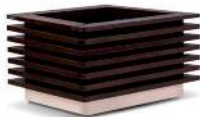

PLANTERS & FLOWERPOTS

- Plaza 300 -

- Plaza 200 -

- Plaza 100 -

PLAZA

"PLAZA" is a contemporary-style large planter that will no doubt create a stunning focal point for your designs. The use of an impregnated wood and water-based paint coating, which is certified by the "EN 71-3 Safety for Toys" standard, increases the resistance of the product and guarantees our product's longevity in harsh outdoor weather conditions.