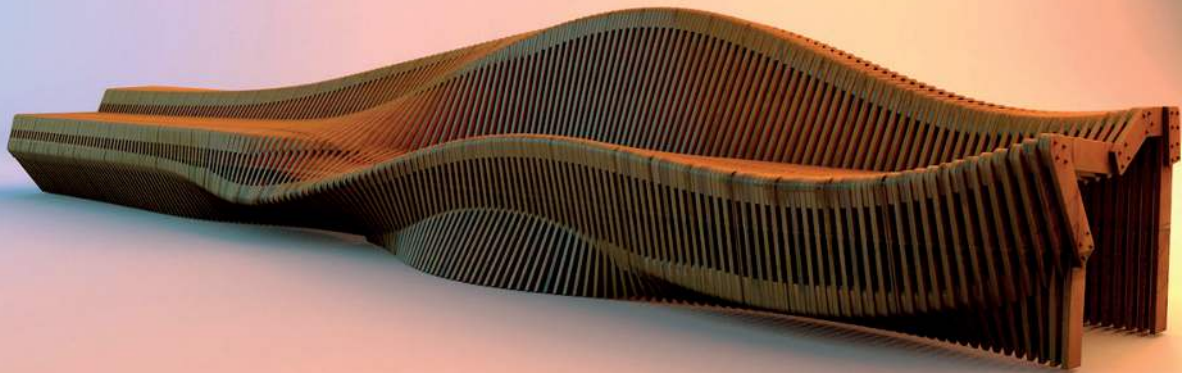

MATERIAL:

Impregnated wood coated with Water-based paint certified by the (En71-3 safety for toys).

COLOURS | TEXTURES:

Wood

Great Thermis wood Teak Warm Grey

"BELLEVUE" is a parametric bench that was designed using 768 different sized parts in a 6.4 meter-long architectural construction. Due to its unique design and special quality, it was nominated as "the best outdoor furniture of 2015" in Azerbaijan.