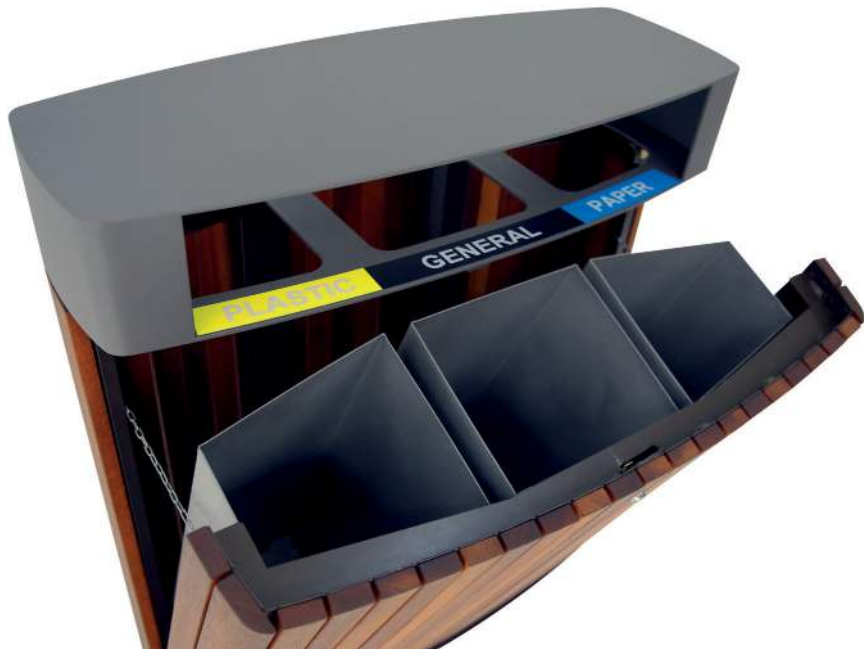

ECO PINE WOOD

without ashtray

"ECO PINE WOOD" Without Ashtray is our recycle bin that was designed to be durable and sleek. It has three separate compartments for paper, plastic, and other items suitable for recycling.