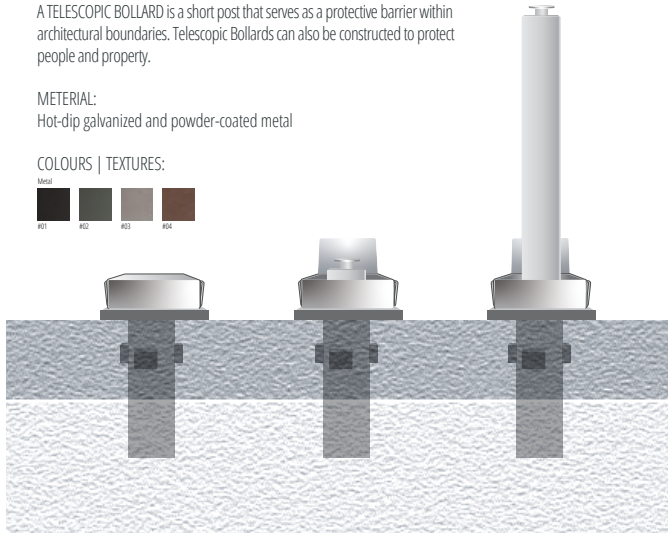

FIORE

Bollards can be used either to control traffic volume by limiting movements or to mark the boundaries of the area. "FIORE" will make you feel a touch of nature with its design. It was made so that you could plant a vine at its base and let it grow and flourish. We have different options for the materials that the customer might choose.

MATERIAL:
Hot-dip galvanized and powder-coated metal

UNCOT

Bollards can either be used to control traffic intake size by limiting movements or by marking the boundaries of the area. Our "UNCOT" offers you a more stable bollard, with its inverted U shape, that can be attached to the ground with two sets of bolts. We have different options for the materials that the customers might choose.

MATERIAL:
Hot-dip galvanized and powder-coated metal

COLOURS | TEXTURES:

TELESCOPIC

A TELESCOPIC BOLLARD is a short post that serves as a protective barrier within architectural boundaries. Telescopic Bollards can also be constructed to protect people and property.

MATERIAL:
Hot-dip galvanized and powder-coated metal

COLOURS | TEXTURES: