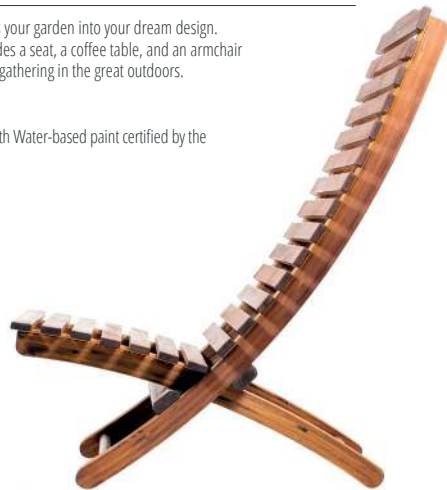

MATERIAL:
Impregnated wood coated with Water-based paint certified by the (En71-3 safety for toys).

COLOURS | TEXTURES:

VERSATILE IMAGINATIONS

CHAISE LOUNGES

SUNNY SET

The "SUNNY SET" transforms your garden into your dream design. This patio furniture set includes a seat, a coffee table, and an armchair for a small family or friendly gathering in the great outdoors.

VERSATILE IMAGINATIONS

CHAISE LOUNGES

DAVIDOFF

Spend your days relaxing by the pool as you kick back on this "DAVIDOFF" chaise lounge from IDEA.

MATERIAL:
Impregnated wood coated with Water-based paint certified by the (En71-3 safety for toys).