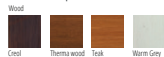

COLOURS | TEXTURES: