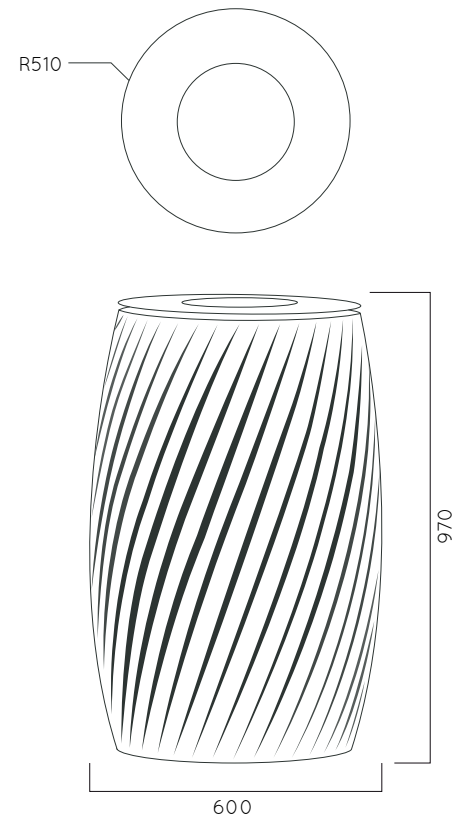

DIMENSIONS: D600xH970 mm 90 litres

AMOR BIN WITHOUT ASHTRAY

Material:	Hot-dip galvanized & powder-coated metal
	<ul style="list-style-type: none"> ▷ Resistance ▷ Stabilized dimensions
	<ul style="list-style-type: none"> ▷ Transparency ▷ Protection
	<ul style="list-style-type: none"> ▷ Strength ▷ Long serving ▷ Resistant to severe weather conditions
Packing size:	610 x 980 x mm
Colours textures:	<p>Metal</p> <div style="display: flex; justify-content: space-around; align-items: center;"> <div style="text-align: center;">  <p>#01</p> </div> <div style="text-align: center;">  <p>#02</p> </div> <div style="text-align: center;">  <p>#03</p> </div> <div style="text-align: center;">  <p>#04</p> </div> </div>