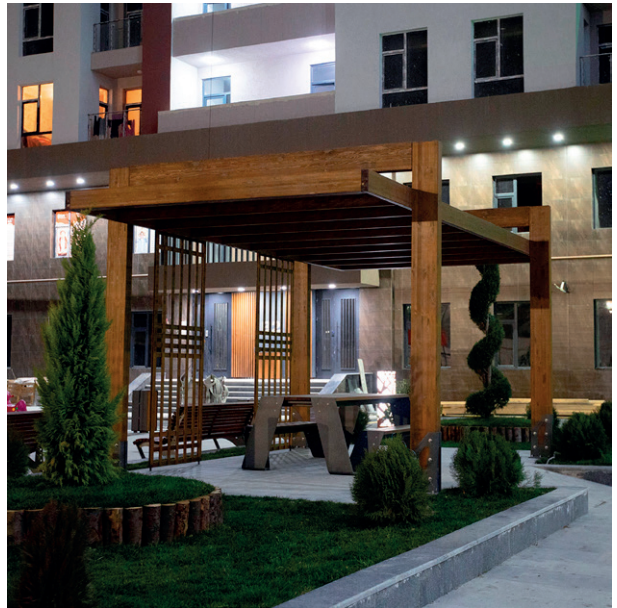

## GRANDEZZA

---

Pergola Grandezza is a perfect landscape, yard, and park project solution with its glued wood construction. Glued beam used in this design has been treated with a vacuum pressure (impregnation), which gives it resistance to termites, and bacteria and maintains the durability of the structure for a long time.