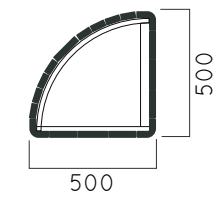

DIMENSIONS: L500xw500xH440 mm

EVA PLANTERS

Material: Impregnated wood coated with Water-based paint certified by the (En 71- 3 safety for toys).

- ▷ Resistance
- ▷ Stabilized dimensions

Translucent wood finish

- ▷ Transparency
- ▷ Protection

Autoclave treated wood

- ▷ Strength
- ▷ Long serving
- ▷ Resistant to severe weather conditions

Packing size: 510 x 510 x 450 mm

Colours | textures: