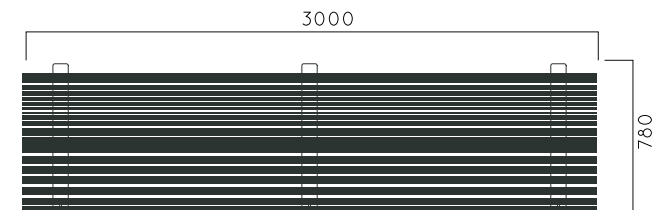

DIMENSIONS: L3000xW780xH420/840 mm

RIVA 300 BENCH

Material: Impregnated wood coated with Water-based paint certified by the (En 71- 3 safety for toys).

Fixing: Hot-dip galvanized & powder-coated metal

- ▷ Resistance
- ▷ Stabilized dimensions

Translucent wood finish

- ▷ Transparency
- ▷ Protection

- ▷ Autoclave treated wood
- ▷ Strength
- ▷ Long serving
- ▷ Resistant to severe weather conditions

Packing size: 3010 x 790 x 430/850 mm

Colours | textures: