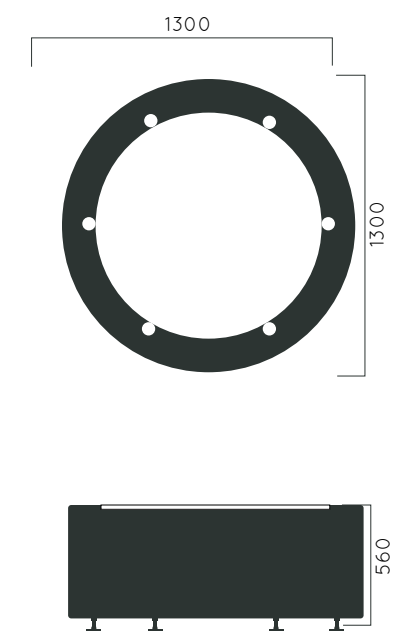

Dimensions: D1300xH560 mm

MONTE

Material:	Hot-dip galvanized & powder-coated metal
	<ul style="list-style-type: none"> ▷ Resistance ▷ Stabilized dimensions
	<ul style="list-style-type: none"> ▷ Transparency ▷ Protection
	<ul style="list-style-type: none"> ▷ Strength ▷ Long serving ▷ Resistant to severe weather conditions
Packing size:	1400 x 1400 x 570 mm

Colours | textures:

Metal

			
#01	#02	#03	#04