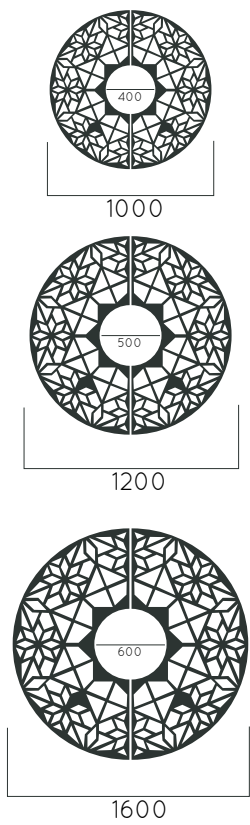

DIMENSIONS: D1600/600/1200/500/1000/400mm

OBRA

Material:	Hot-dip galvanized & powder-coated metal
	<ul style="list-style-type: none"> ▷ Resistance ▷ Stabilized dimensions
	<ul style="list-style-type: none"> ▷ Transparency ▷ Protection
	<ul style="list-style-type: none"> ▷ Strength ▷ Long serving ▷ Resistant to severe weather conditions
Packing size:	1610x1610x1210x1210x1010x1010 mm
Colours textures:	<p>Metal</p> <div style="display: flex; justify-content: space-around; align-items: center;"> <div style="width: 20px; height: 20px; background-color: black; border: 1px solid black; margin-bottom: 2px;"></div> #1 <div style="width: 20px; height: 20px; background-color: #444; border: 1px solid black; margin-bottom: 2px;"></div> #2 <div style="width: 20px; height: 20px; background-color: #ccc; border: 1px solid black; margin-bottom: 2px;"></div> #3 <div style="width: 20px; height: 20px; background-color: #888; border: 1px solid black; margin-bottom: 2px;"></div> #4 </div>