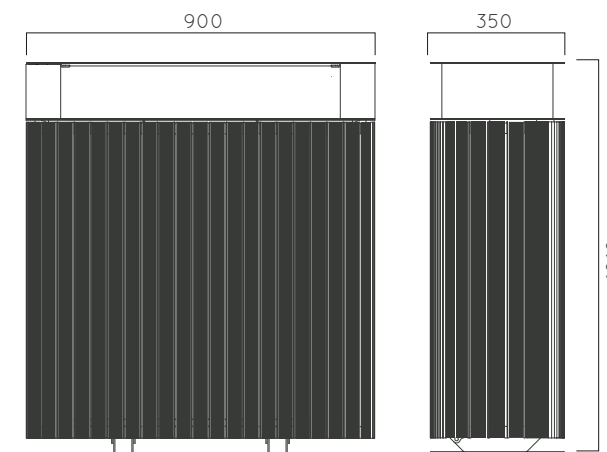

Colours | textures:

DIMENSIONS: L900xW350H1010 mm 100 litres

ECO WOOD without ashtray

Material: Impregnated wood coated with Water-based paint certified by the (En 71- 3 safety for toys).

Fixing: Hot-dip galvanized & powder-coated metal

- ▷ Resistance
- ▷ Stabilized dimensions

Translucent wood finish

- ▷ Transparency
- ▷ Protection

Autoclave treated wood

- ▷ Strength
- ▷ Long serving
- ▷ Resistant to severe weather conditions

Packing size: 910 x 360 x 1020 mm

Colours | textures:

DIMENSIONS: L900xW350H1010 mm 100 litres

ECO WOOD with ashtray

Material: Impregnated wood coated with Water-based paint certified by the (En 71- 3 safety for toys).

Fixing: Hot-dip galvanized & powder-coated metal