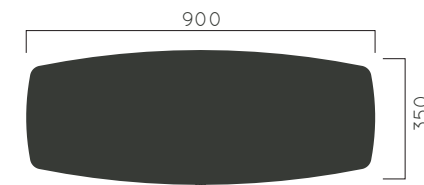

DIMENSIONS: L900xW350H870 mm

ECO WOOD without ashtray

Material: Impregnated wood coated with Water-based paint certified by the (En 71- 3 safety for toys).

Fixing: Hot-dip galvanized & powder-coated metal

- ▷ Resistance
- ▷ Stabilized dimensions

Translucent wood finish

- ▷ Transparency
- ▷ Protection

Autoclave treated wood

- ▷ Strength
- ▷ Long serving
- ▷ Resistant to severe weather conditions

Packing size: 910 x 360 x 880 mm

Colours | textures:

DIMENSIONS: L900xW350H1010 mm 100 litres

ECO WOOD without ashtray

Material: Impregnated wood coated with Water-based paint certified by the (En 71- 3 safety for toys).

Fixing: Hot-dip galvanized & powder-coated metal

- ▷ Resistance
- ▷ Stabilized dimensions

Translucent wood finish

- ▷ Transparency
- ▷ Protection

Autoclave treated wood

- ▷ Strength
- ▷ Long serving
- ▷ Resistant to severe weather conditions

Packing size: 910 x 360 x 1020 mm