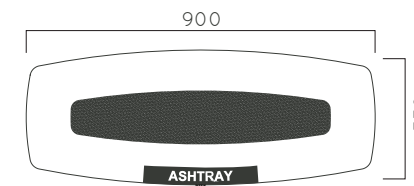

DIMENSIONS: L900xW350H870 mm

ECO WOOD without ashtray

Material: Impregnated wood coated with Water-based paint certified by the (En 71- 3 safety for toys).

Fixing: Hot-dip galvanized & powder-coated metal

Colours | textures:

DIMENSIONS: L900xW350H1010 mm 100 litres

ECO WOOD without ashtray

Material: Impregnated wood coated with Water-based paint certified by the (En 71- 3 safety for toys).

Fixing: Hot-dip galvanized & powder-coated metal

- ▷ Resistance
- ▷ Stabilized dimensions

Translucent wood finish

- ▷ Transparency
- ▷ Protection

Autoclave treated wood

- ▷ Strength
- ▷ Long serving
- ▷ Resistant to severe weather conditions

Packing size: 910 x 360 x 1020 mm

Colours | textures:

DIMENSIONS: L900xW350H1010 mm 100 litres

ECO WOOD with ashtray

Material: Impregnated wood coated with Water-based paint certified by the (En 71- 3 safety for toys).

Fixing: Hot-dip galvanized & powder-coated metal