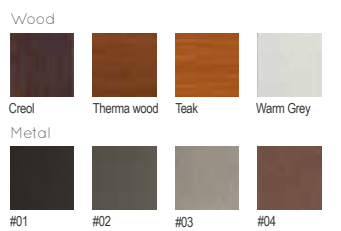

Colours | textures:

DIMENSIONS: L900xW350H1010 mm 100 litres

ECO WOOD without ashtray

Material: Impregnated wood coated with Water-based paint certified by the (En 71- 3 safety for toys).

Fixing: Hot-dip galvanized & powder-coated metal

Colours | textures: