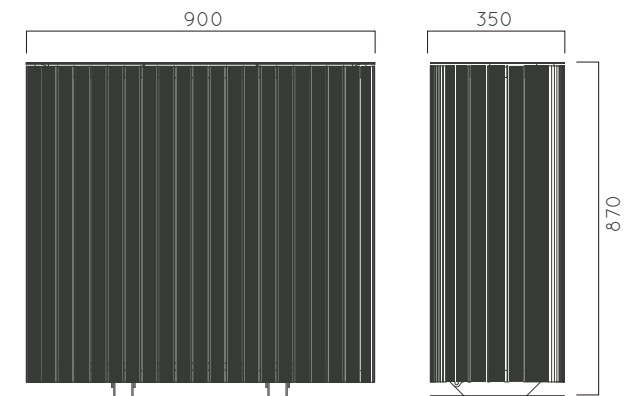

DIMENSIONS: L900xW350H870 mm

ECO WOOD without ashtray

Material: Impregnated wood coated with Water-based paint certified by the (En 71- 3 safety for toys).

Fixing: Hot-dip galvanized & powder-coated metal

- ▷ Resistance
- ▷ Stabilized dimensions

Translucent wood finish

- ▷ Transparency
- ▷ Protection

Autoclave treated wood

- ▷ Strength
- ▷ Long serving
- ▷ Resistant to severe weather conditions

Packing size: 910 x 360 x 880 mm

Colours | textures:

DIMENSIONS: L900xW350H1010 mm 100 litres

ECO WOOD without ashtray

Material: Impregnated wood coated with Water-based paint certified by the (En 71- 3 safety for toys).

Fixing: Hot-dip galvanized & powder-coated metal

- ▷ Resistance
- ▷ Stabilized dimensions

Translucent wood finish

- ▷ Transparency
- ▷ Protection

Autoclave treated wood

- ▷ Strength
- ▷ Long serving
- ▷ Resistant to severe weather conditions

Packing size: 910 x 360 x 1020 mm