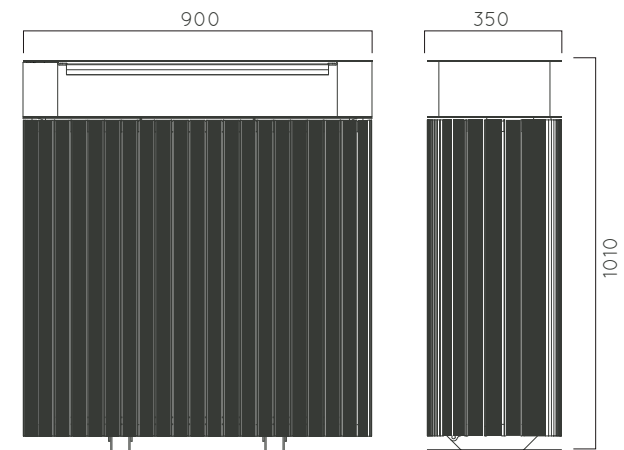

DIMENSIONS: L900xW350H870 mm

ECO WOOD without ashtray

Material: Impregnated wood coated with Water-based paint certified by the (En 71- 3 safety for toys).

Fixing: Hot-dip galvanized & powder-coated metal

- ▷ Resistance
- ▷ Stabilized dimensions

Translucent wood finish

- ▷ Transparency
- ▷ Protection

Autoclave treated wood

- ▷ Strength
- ▷ Long serving
- ▷ Resistant to severe weather conditions

Packing size: 910 x 360 x 880 mm

Colours | textures:

DIMENSIONS: L900xW350H1010 mm 100 litres

ECO WOOD without ashtray

Material: Impregnated wood coated with Water-based paint certified by the (En 71- 3 safety for toys).

Fixing: Hot-dip galvanized & powder-coated metal

- ▷ Resistance
- ▷ Stabilized dimensions

Translucent wood finish

- ▷ Transparency
- ▷ Protection

Autoclave treated wood

- ▷ Strength
- ▷ Long serving
- ▷ Resistant to severe weather conditions

Packing size: 910 x 360 x 1020 mm