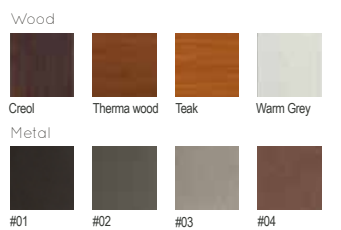

Colours | textures:

DIMENSIONS: L900xW350H1010 mm 100 litres

ECO WOOD with ashtray

Material: Impregnated wood coated with Water-based paint certified by the (En 71- 3 safety for toys).

Fixing: Hot-dip galvanized & powder-coated metal

Colours | textures: