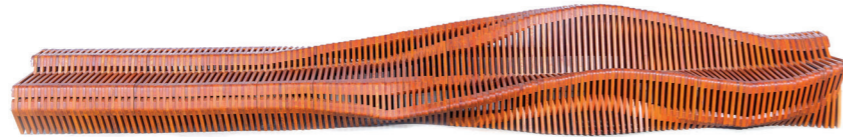

BELLEVUE

URBAN | BENCH

MATERIAL

impregnated wood
EN 71- 3 Safety for Toys

resistance

stabilized dimensions

translucent wood finish

transparency

protection

autoclave treated wood

strength

long serving

hot-dip galvanized & powder-coated metal

resistant to severe weather conditions

PACKING SIZE

COLOURS | TEXTURES

Wood

Creol Chestnut Light Warm Grey

Metal

#01 #02 #03 #04

DIMENSIONS