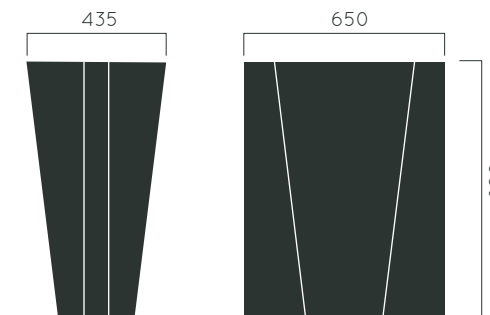

DIMENSIONS: L650xW435xH820mm 40 litres

DROP

Material: Hot-dip galvanized & powder-coated metal

- ▷ Resistance
- ▷ Stabilized dimensions

- ▷ Transparency
- ▷ Protection

- ▷ Strength
- ▷ Long serving
- ▷ Resistant to severe weather conditions

Packing size: 660 x 445 x 830 mm

Colours | textures: