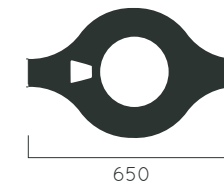

DIMENSIONS: L650xW435xH820mm 40 litres

DROP

Material: Hot-dip galvanized & powder-coated metal

- ▷ Resistance
- ▷ Stabilized dimensions

- ▷ Transparency
- ▷ Protection

- ▷ Strength
- ▷ Long serving
- ▷ Resistant to severe weather conditions

Packing size: 660 x 445 x 830 mm

Colours | textures: