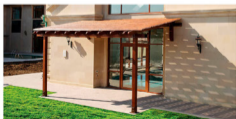

- Entrance -